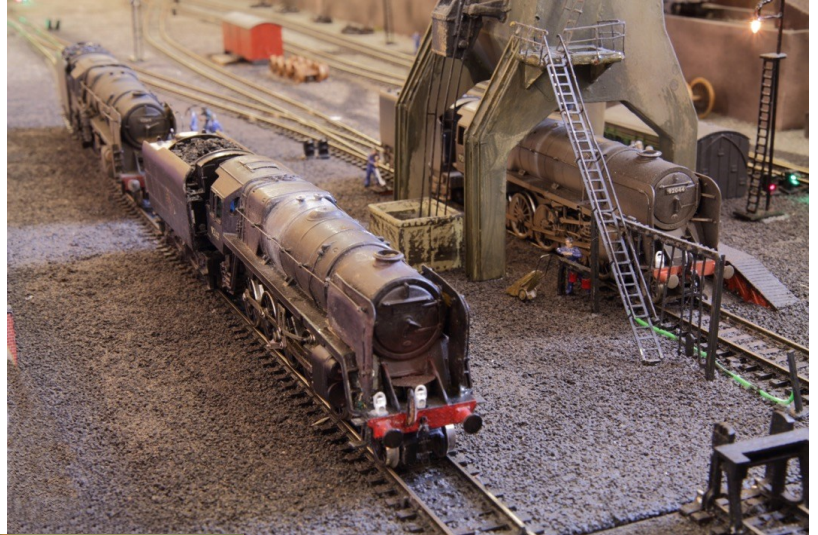

We meet every Wednesday evening at -

Ludwick Way Methodist Church

Ludwick Way

Welwyn Garden City

AL7 3PN

NEW MEMBERS WELCOME